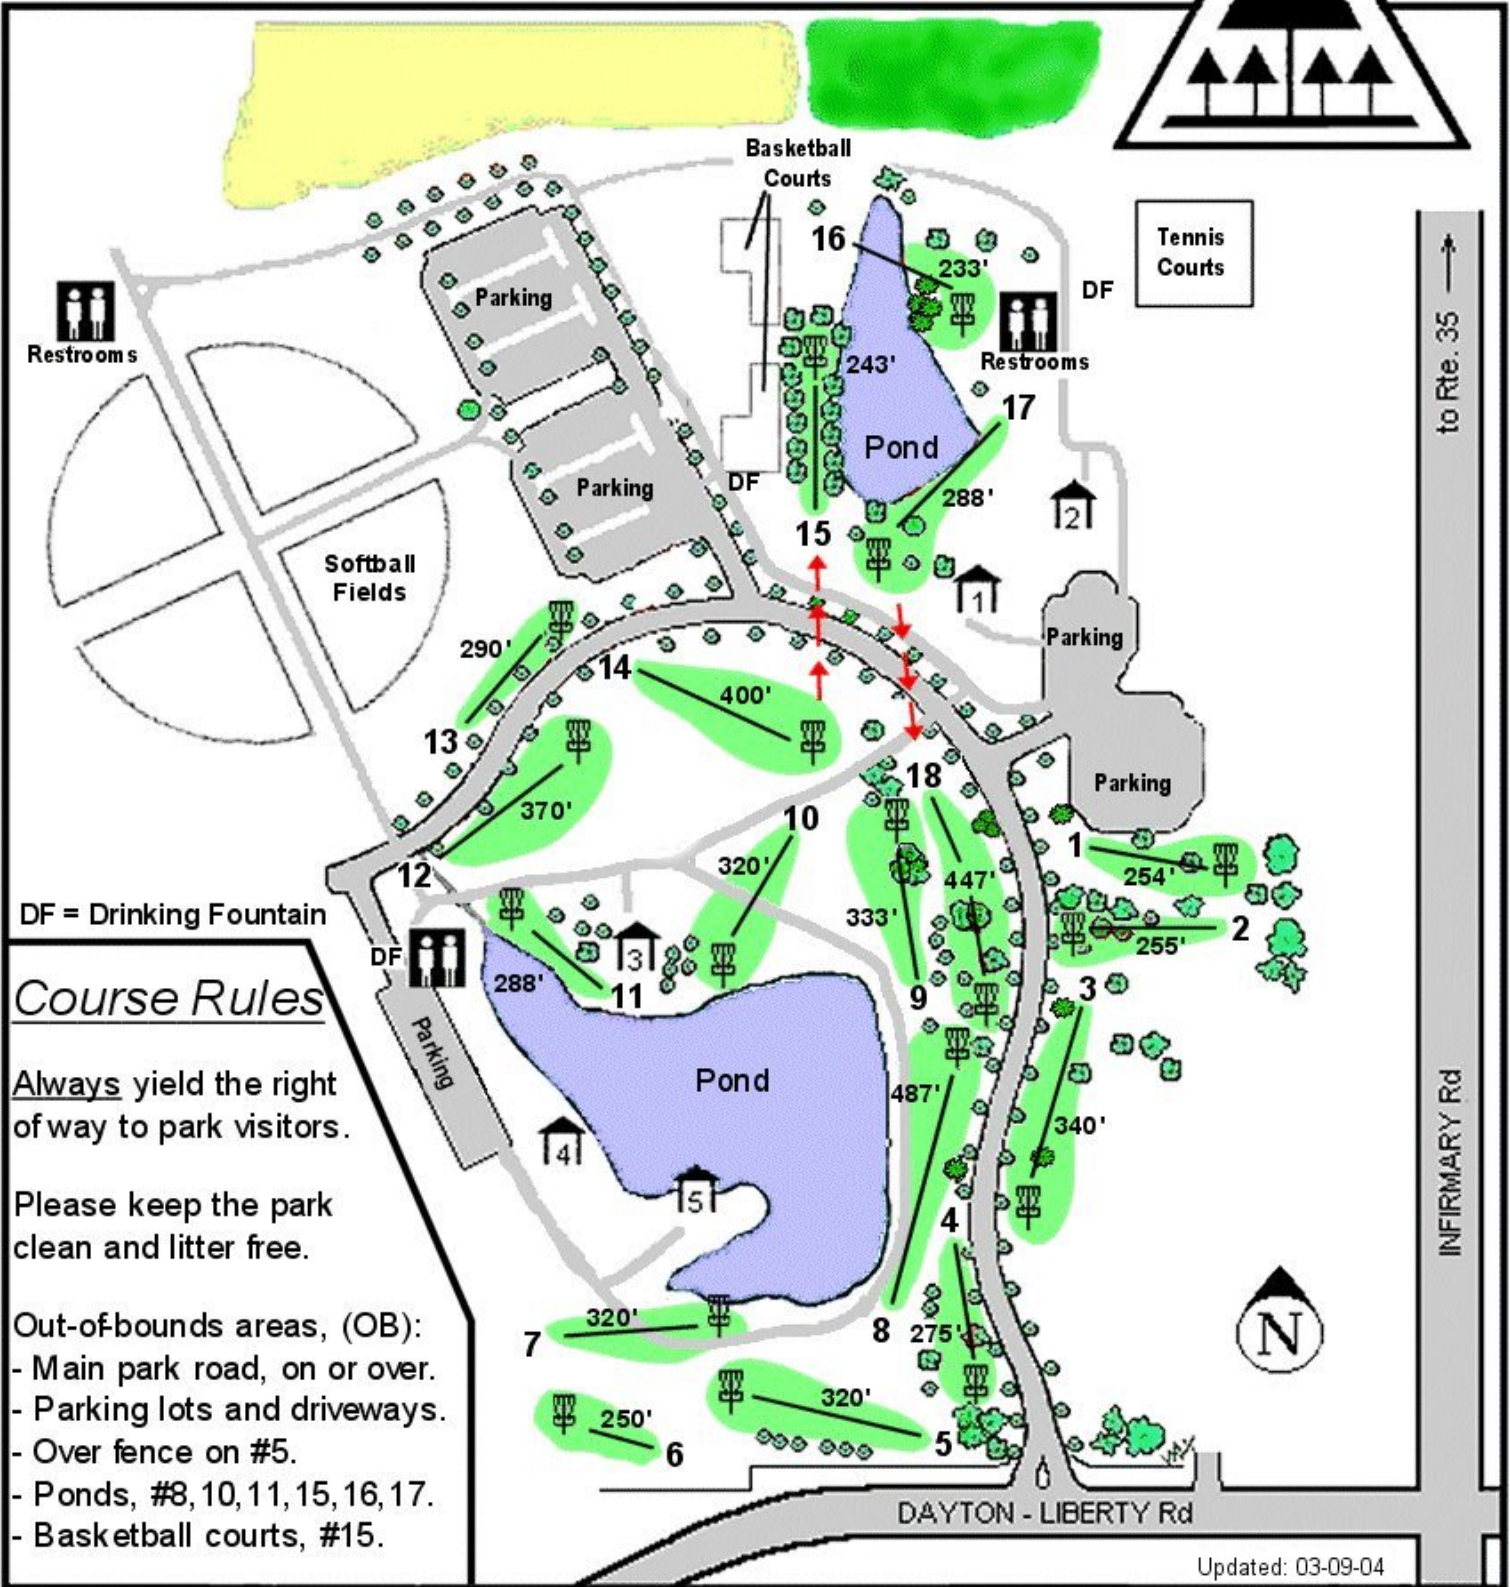

# Judge Arthur O. Fisher Park Disc Golf Course

DF = Drinking Fountain

## Course Rules

Always yield the right of way to park visitors.

Please keep the park clean and litter free.

- Out-of-bounds areas, (OB):
- Main park road, on or over.
  - Parking lots and driveways.
  - Over fence on #5.
  - Ponds, #8, 10, 11, 15, 16, 17.
  - Basketball courts, #15.